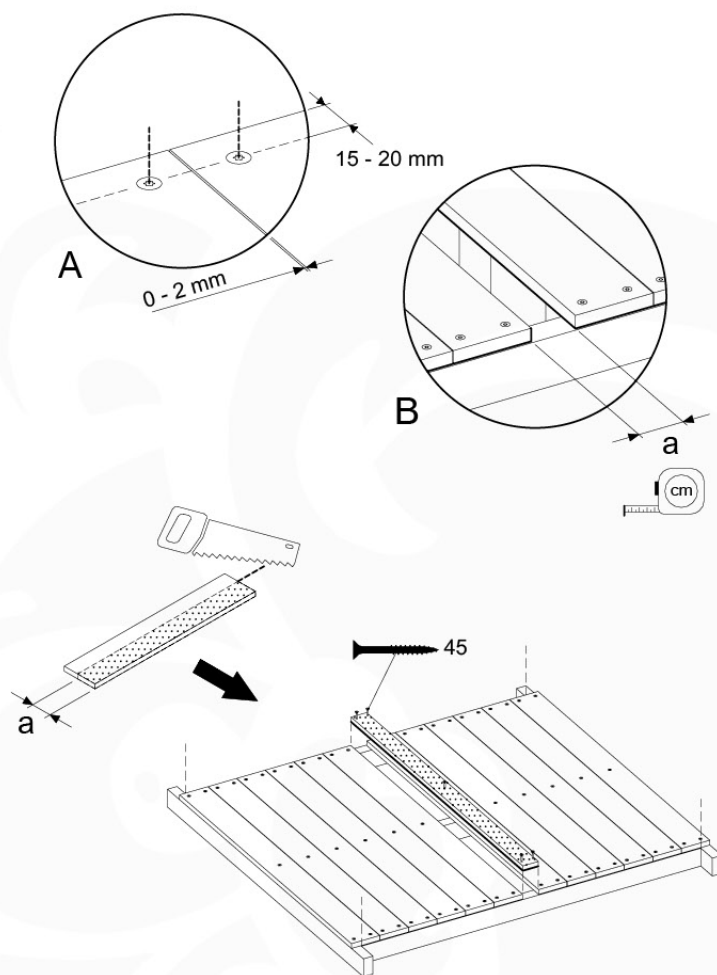

04-4

05 Balustrade (2x)

BL04